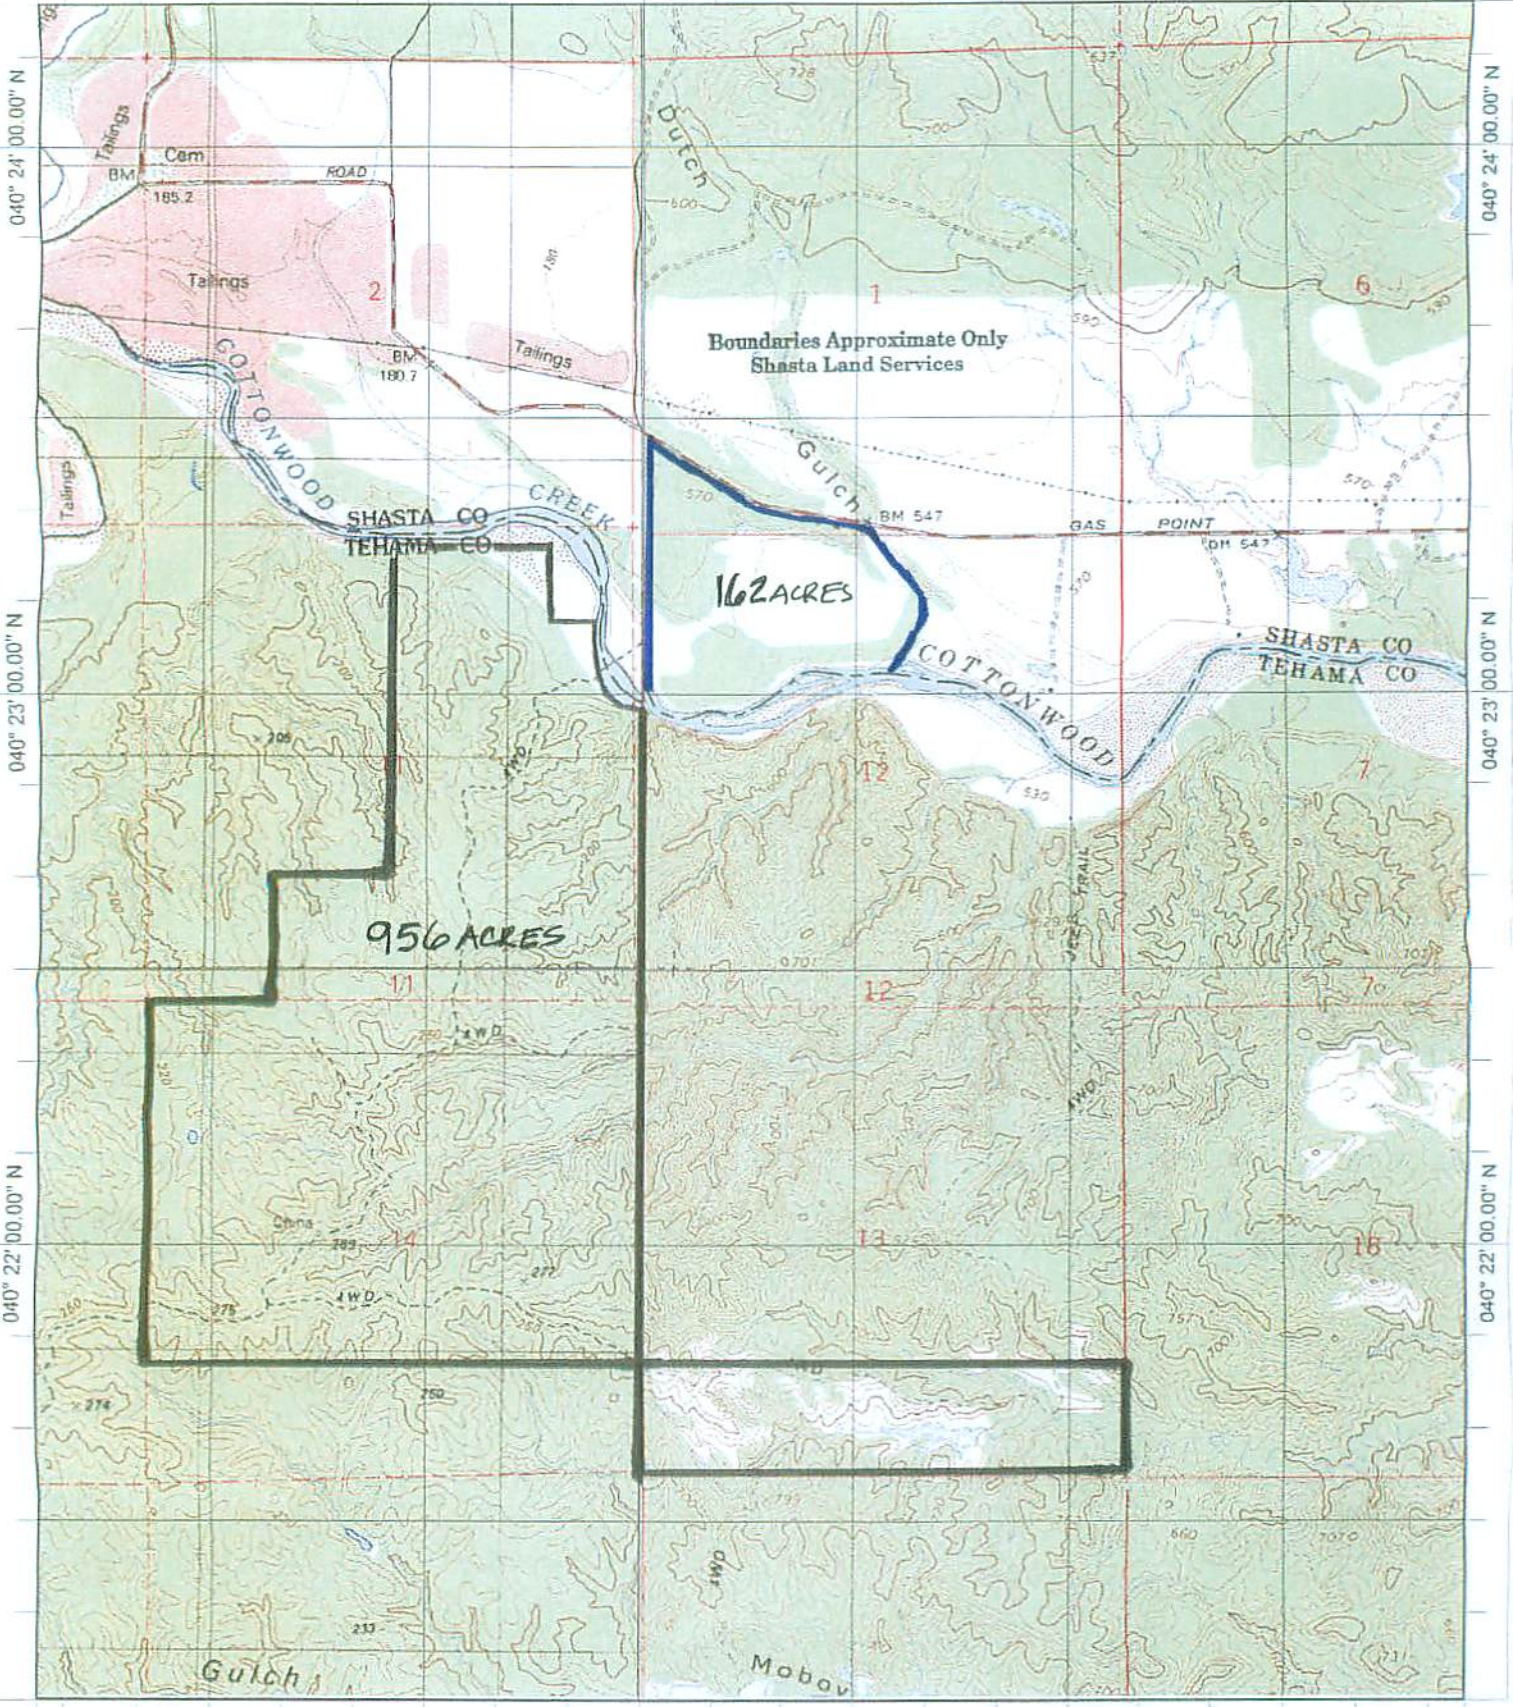

122° 31' 00.00" W

122° 30' 00.00" W

122° 29' 00.00" W

Name: OLINDA  
 Date: 6/4/2007  
 Scale: 1 inch equals 2000 feet

Location: 040° 22' 43.18" N 122° 29' 44.25" W NAD 27  
 Caption: 956 acres  
 Shasta Land Services, Inc.  
 530-221-8100